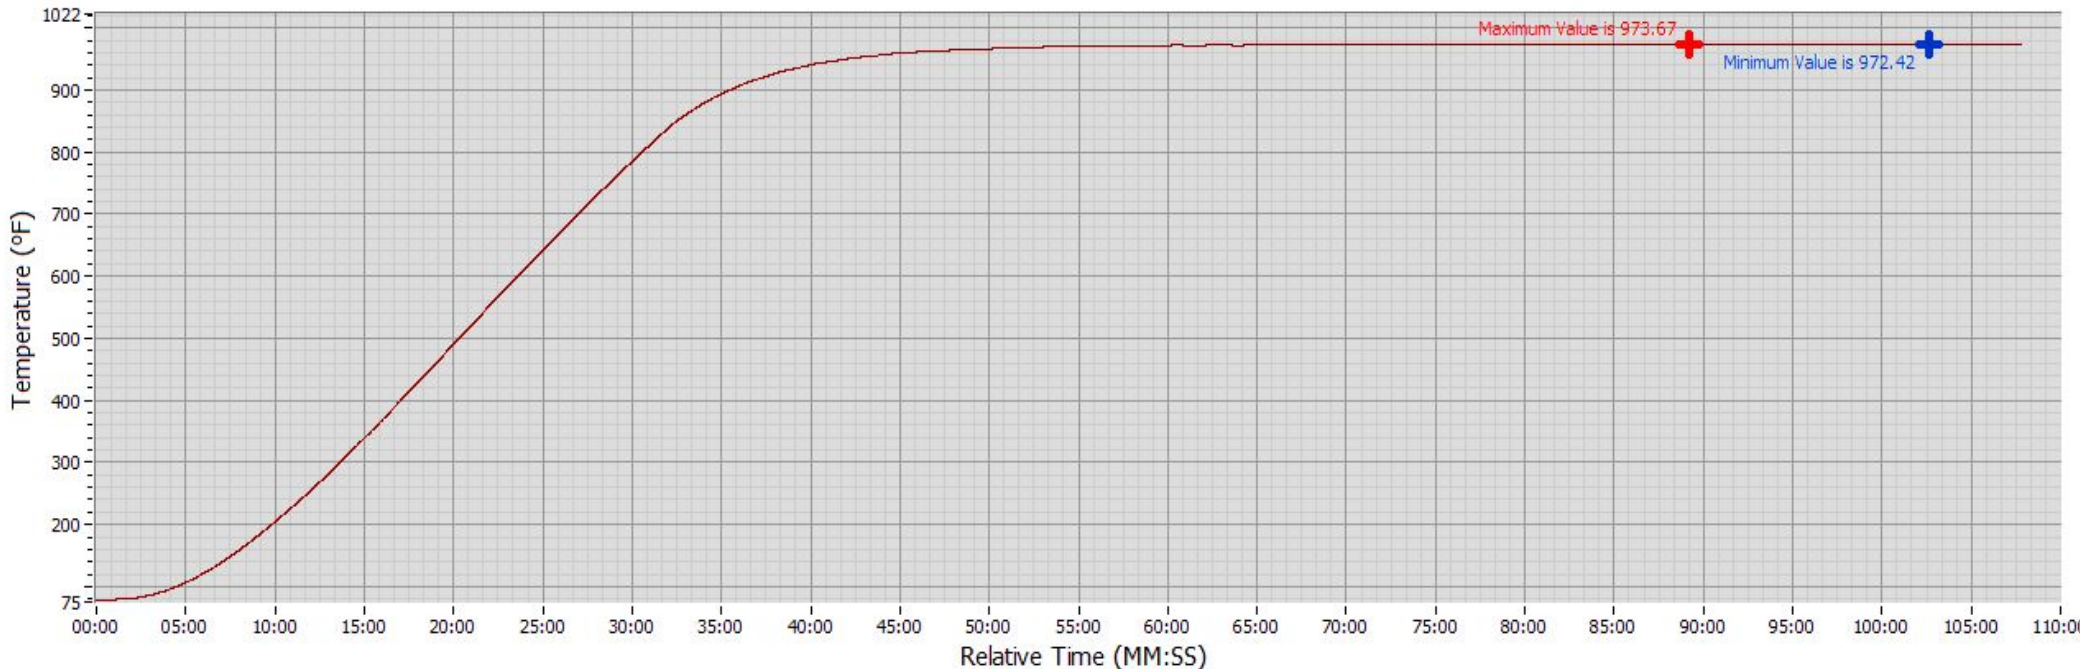

## CALIBRATION CERTIFICATE

Temperatures are calibrated to meet or exceed the requirements stated in API RP 13B-1 and API RP 13B-2

AS FOUND CHART

AS LEFT CHART

LAB TEMPERATURE	LAB HUMIDITY	PART NUMBER	SERIAL NUMBER	SET POINT	RESULT	ALLOWABLE RANGE	CALIBRATION DATE	DUE DATE	TECHNICIAN
68.00 °F	41.00 %	165-14	5014440000009	930.0 °F	973.0 °F	860-1000 °F	9/13/2024	9/13/2025	SM