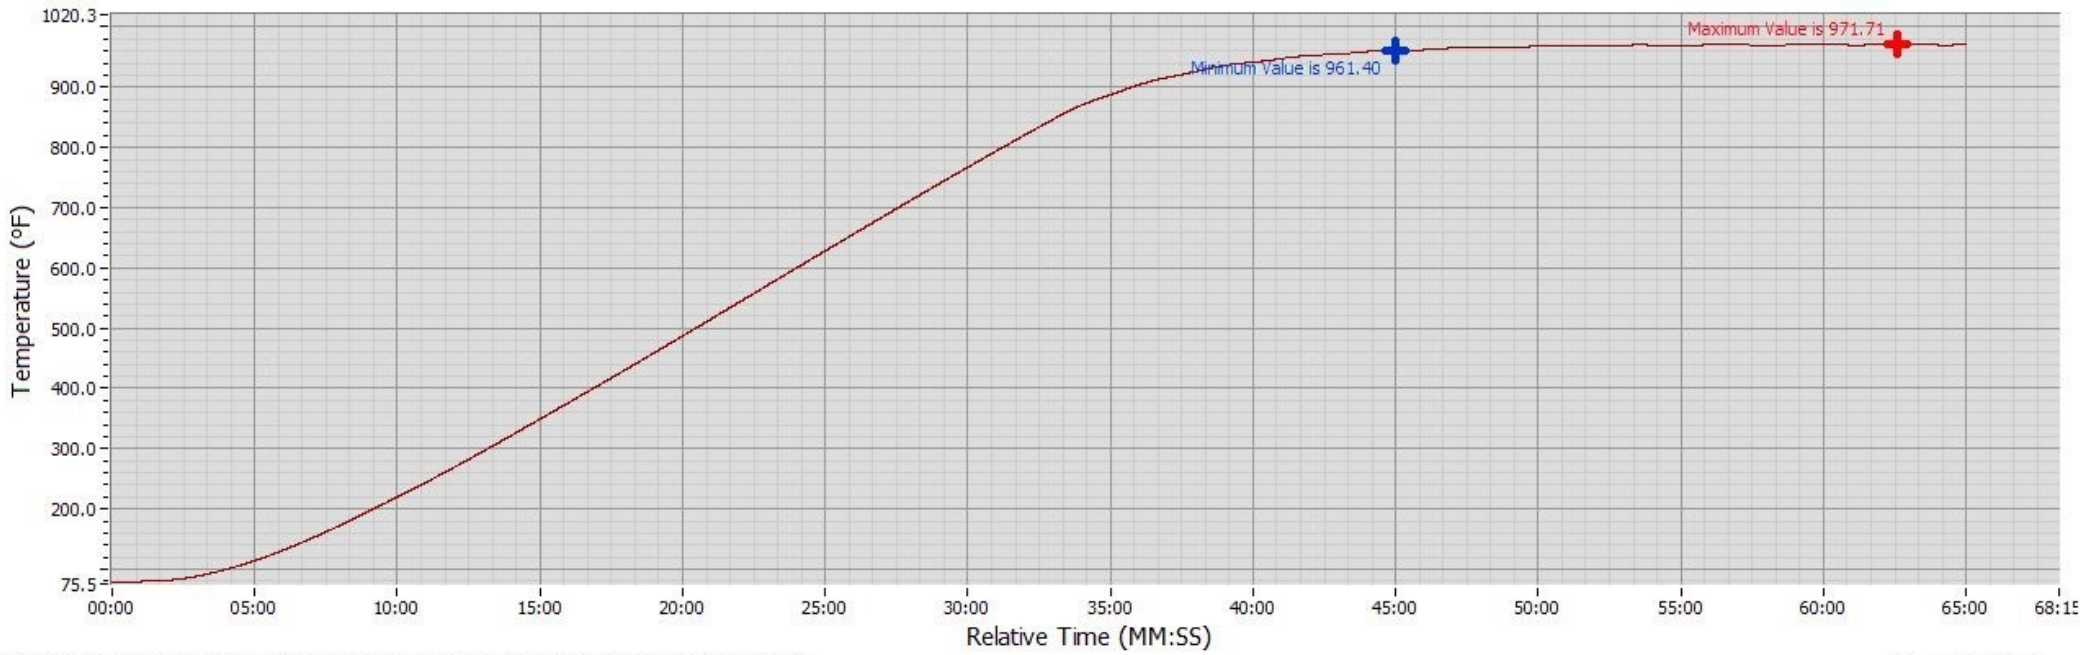

## CALIBRATION CERTIFICATE

Temperatures are calibrated to meet or exceed the requirements stated in API RP 13B-1 and API RP 13B-2

AS FOUND CHART

AS LEFT CHART

LAB TEMPERATURE	LAB HUMIDITY	PART NUMBER	SERIAL NUMBER	SET POINT	RESULT	ALLOWABLE RANGE	CALIBRATION DATE	DUE DATE	TECHNICIAN
65.00 °F	60.00 %	165-14-1	537497000002	930.0 °F	966.6 °F	860-1000 °F	12/18/2024	12/18/2025	SM