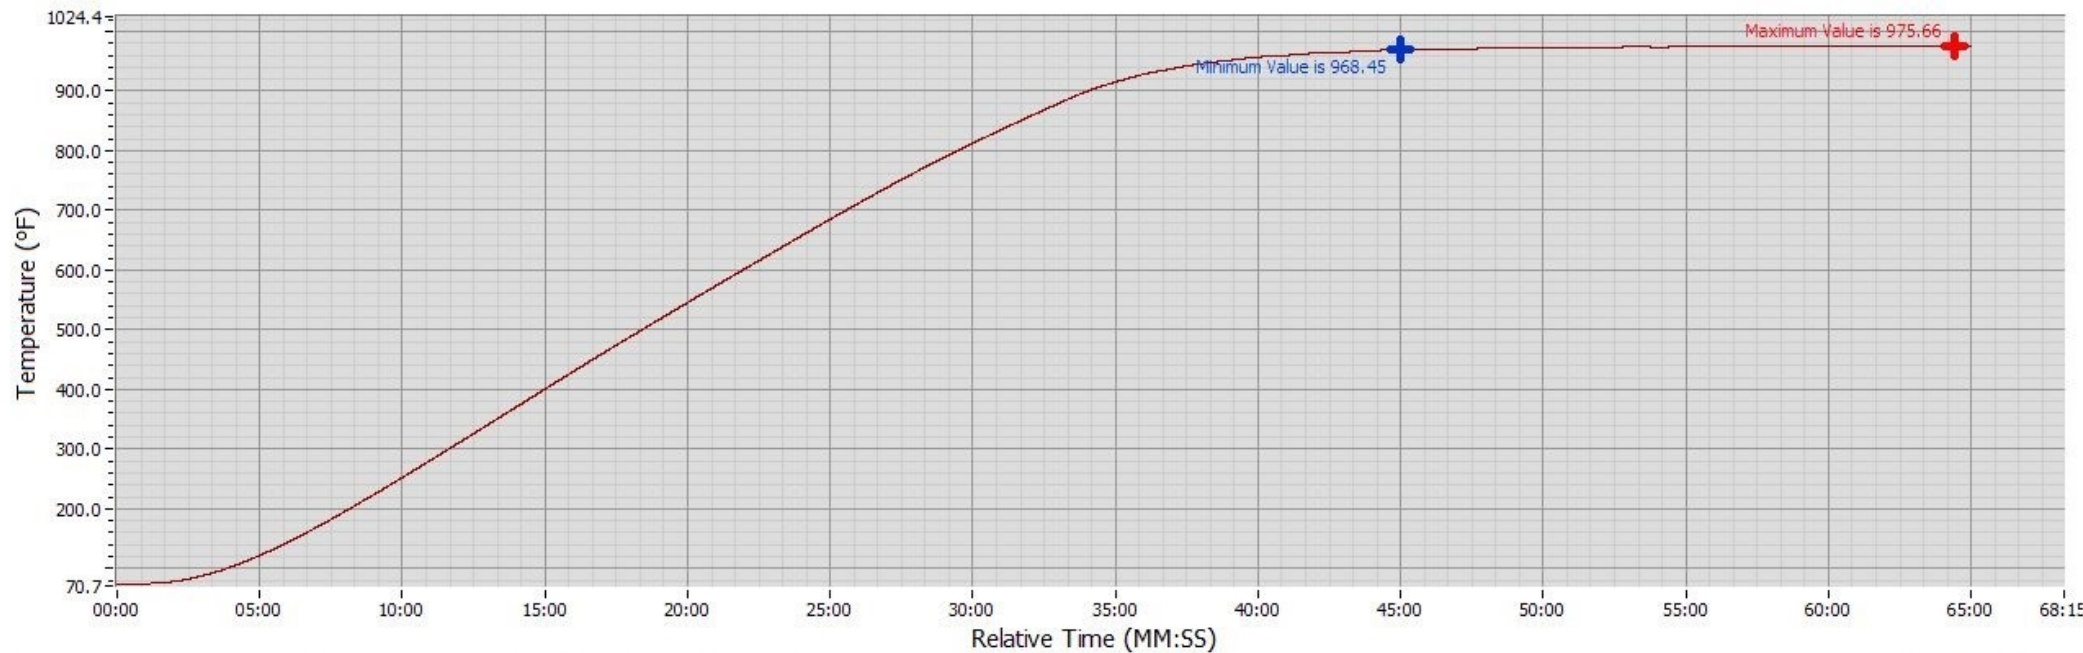

## CALIBRATION CERTIFICATE

Temperatures are calibrated to meet or exceed the requirements stated in API RP 13B-1 and API RP 13B-2

AS FOUND CHART

AS LEFT CHART

LAB TEMPERATURE	LAB HUMIDITY	PART NUMBER	SERIAL NUMBER	SET POINT	RESULT	ALLOWABLE RANGE	CALIBRATION DATE	DUE DATE	TECHNICIAN
65.00 °F	60.00 %	165-14-1	5374970000004	930.0 °F	972.1 °F	860-1000 °F	12/18/2024	12/18/2025	SM