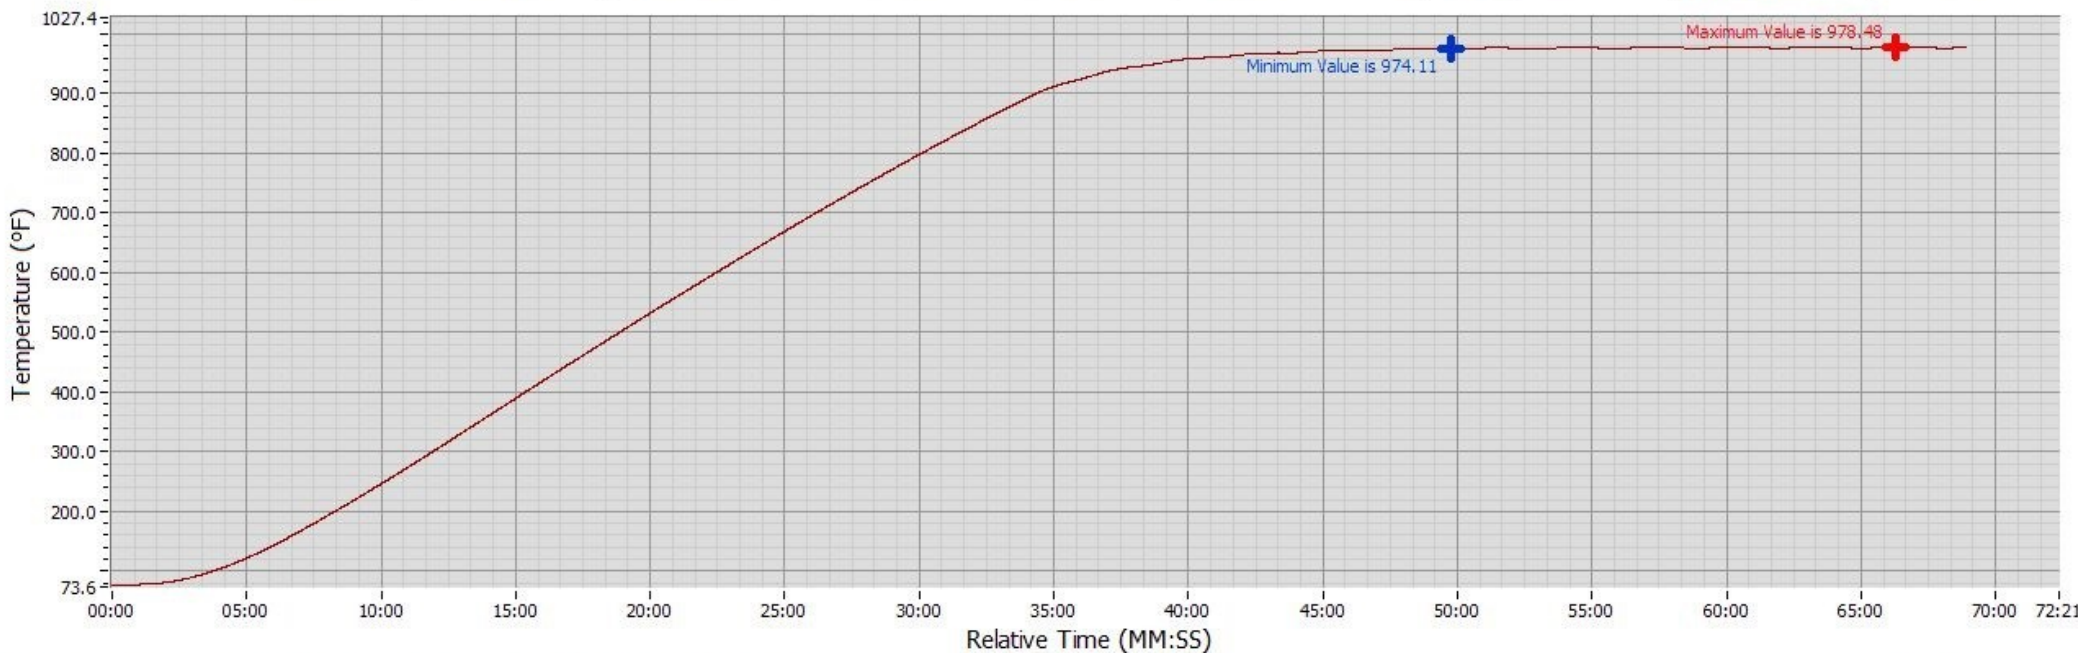

## CALIBRATION CERTIFICATE

Temperatures are calibrated to meet or exceed the requirements stated in API RP 13B-1 and API RP 13B-2

- AS FOUND CHART
- AS LEFT CHART

LAB TEMPERATURE	LAB HUMIDITY	PART NUMBER	SERIAL NUMBER	SET POINT	RESULT	ALLOWABLE RANGE	CALIBRATION DATE	DUE DATE	TECHNICIAN
59.00 °F	43.00 %	165-14-1	537844000006	930.0 °F	976.3 °F	860-1000 °F	12/19/2024	12/19/2025	SM