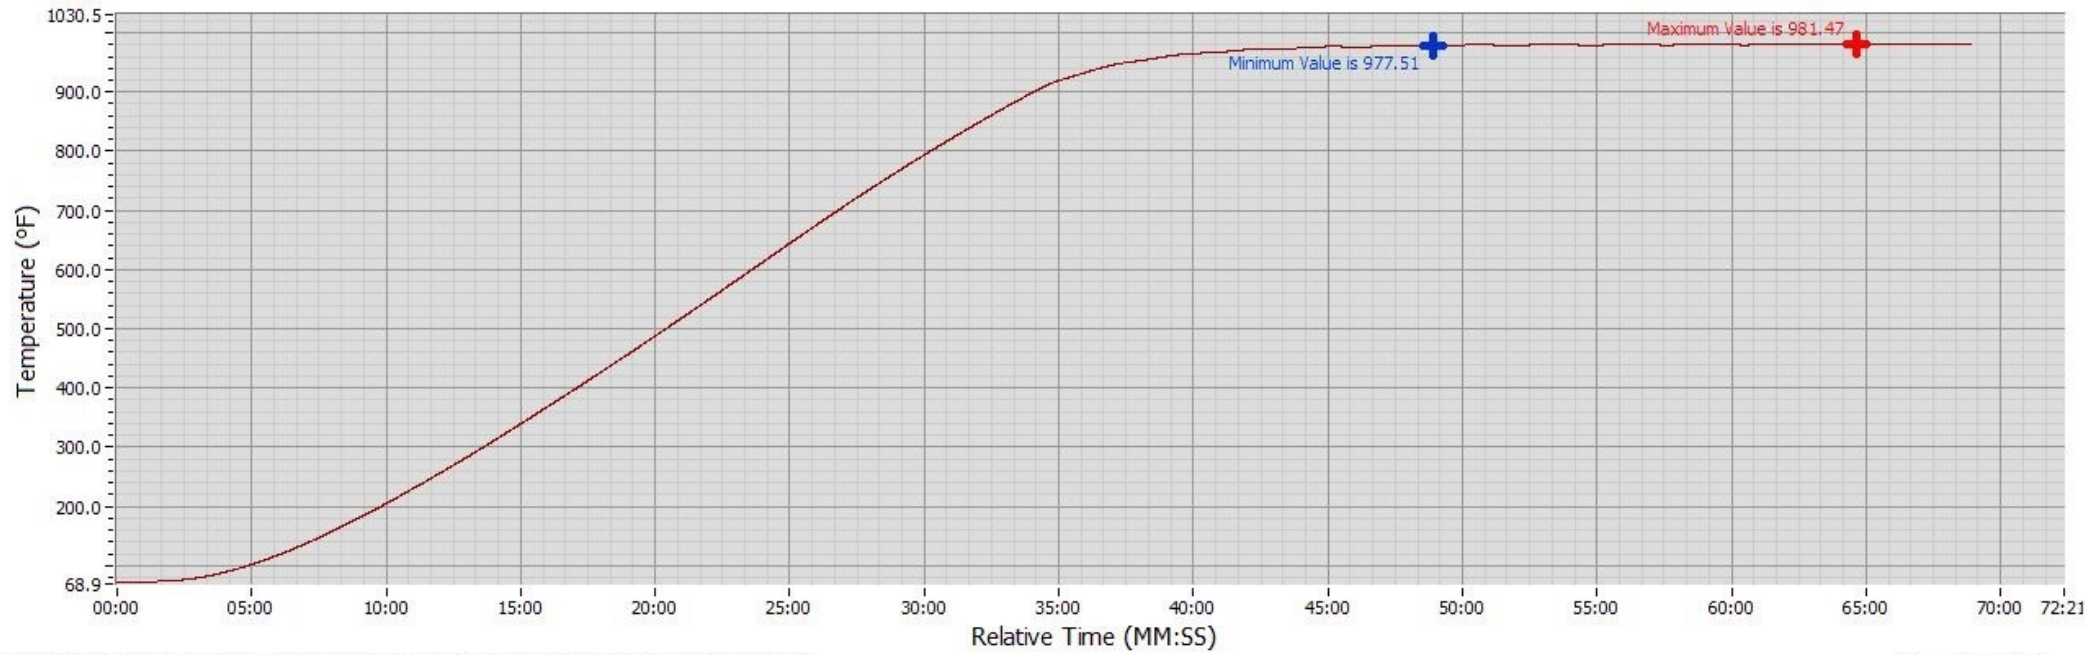

## CALIBRATION CERTIFICATE

Temperatures are calibrated to meet or exceed the requirements stated in API RP 13B-1 and API RP 13B-2

AS FOUND CHART

AS LEFT CHART

LAB TEMPERATURE	LAB HUMIDITY	PART NUMBER	SERIAL NUMBER	SET POINT	RESULT	ALLOWABLE RANGE	CALIBRATION DATE	DUE DATE	TECHNICIAN
59.00 °F	43.00 %	165-14-1	537844000007	930.0 °F	979.5 °F	860-1000 °F	12/19/2024	12/19/2025	SM