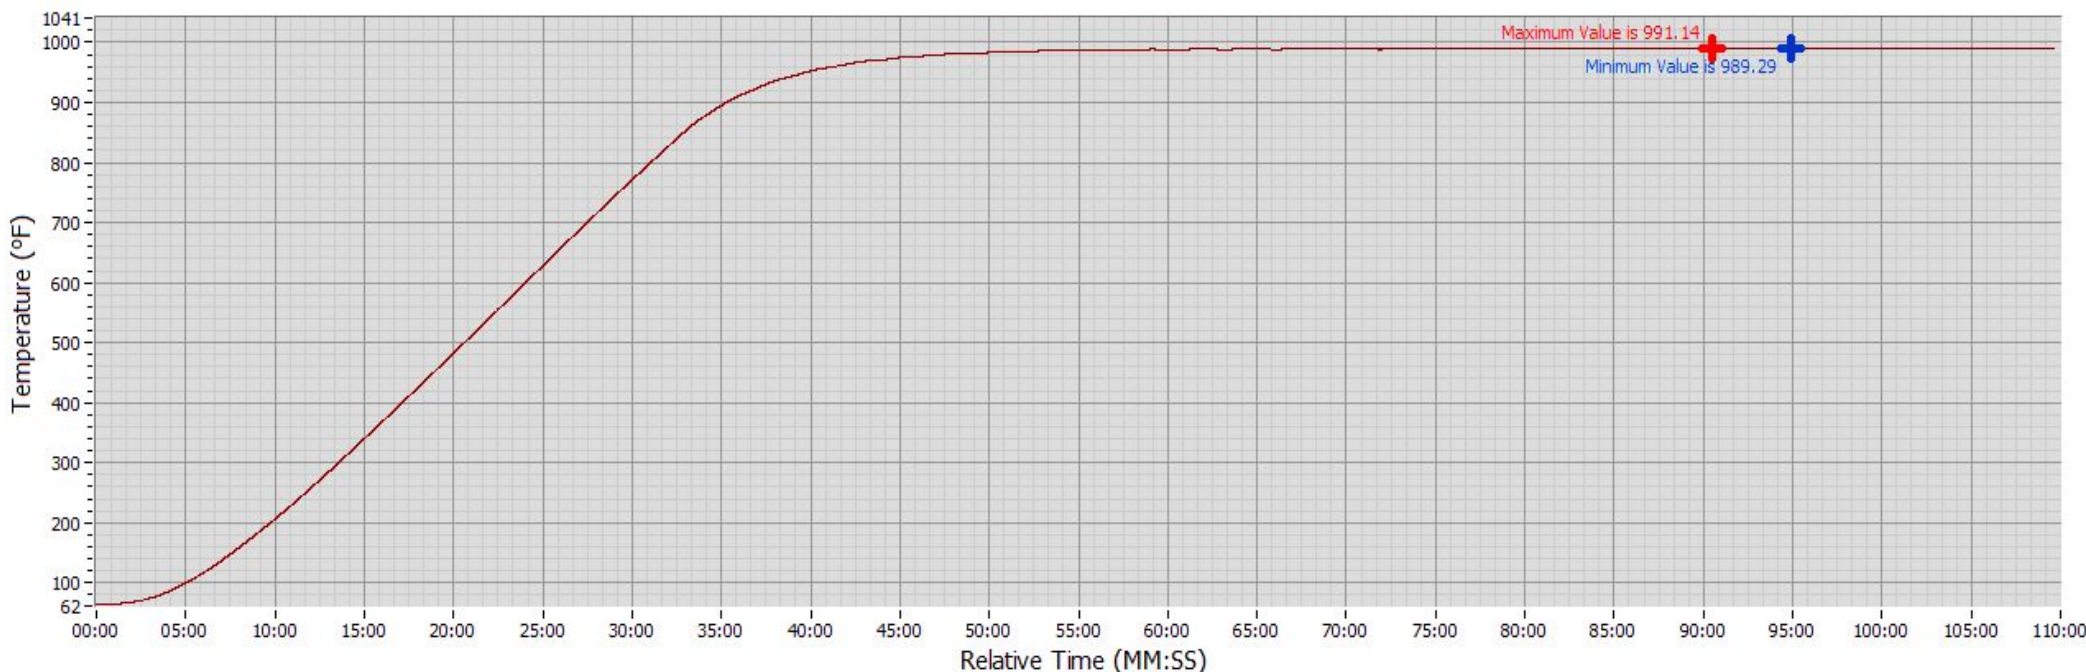

## CALIBRATION CERTIFICATE

Temperatures are calibrated to meet or exceed the requirements stated in API RP 13B-1 and API RP 13B-2

AS FOUND CHART

AS LEFT CHART

LAB TEMPERATURE	LAB HUMIDITY	PART NUMBER	SERIAL NUMBER	SET POINT	RESULT	ALLOWABLE RANGE	CALIBRATION DATE	DUE DATE	TECHNICIAN
66.00 °F	72.00 %	165-14-1	5378450000003	930.0 °F	990.2 °F	860-1000 °F	1/30/2025	1/30/2026	SM