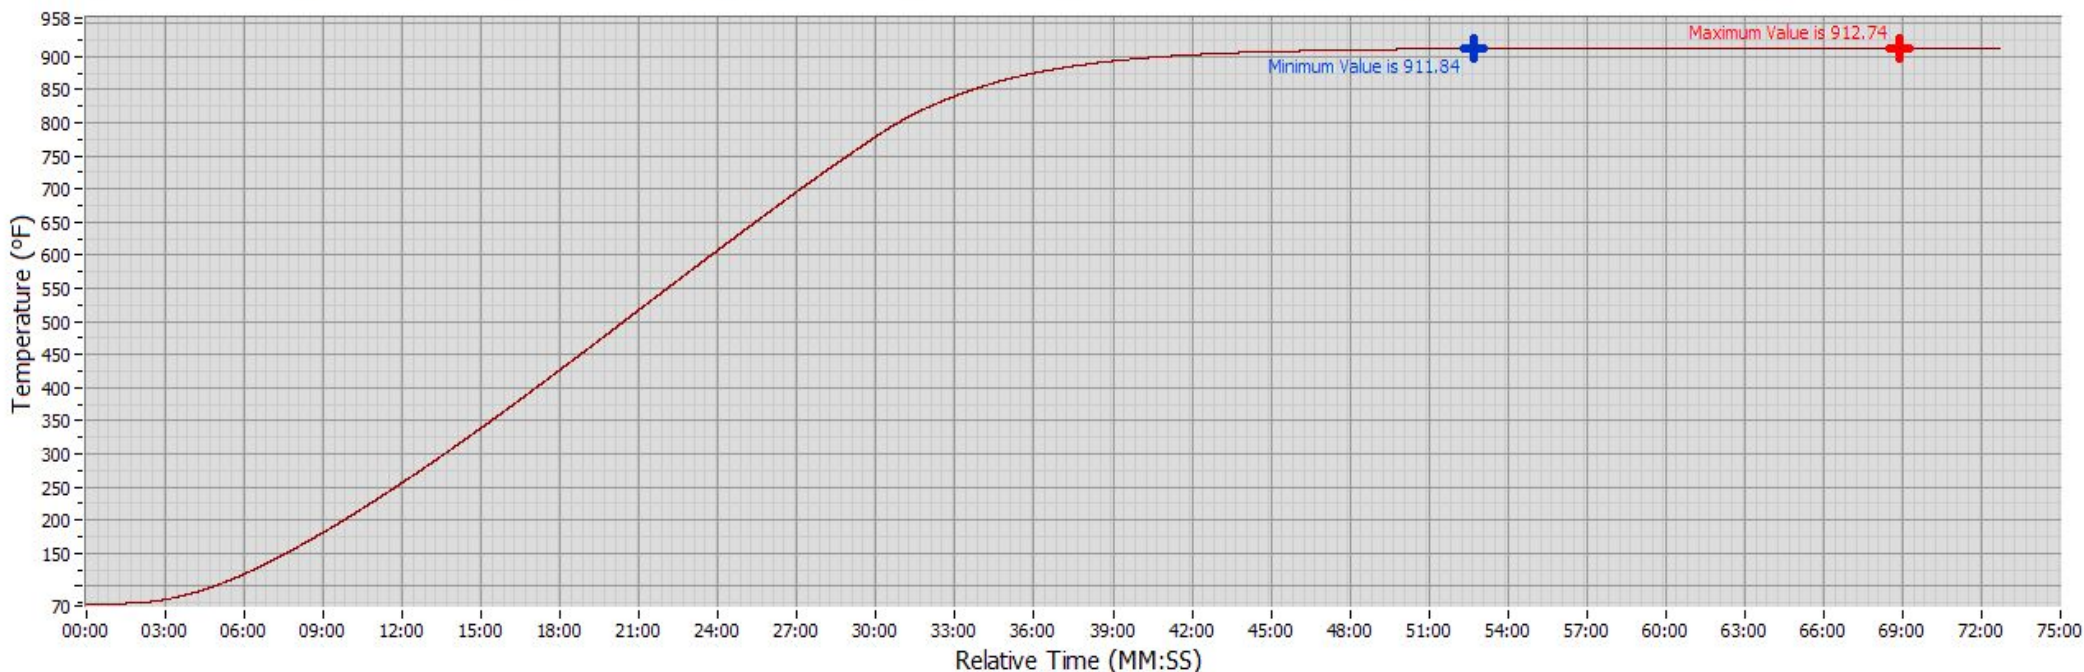

## CALIBRATION CERTIFICATE

Temperatures are calibrated to meet or exceed the requirements stated in API RP 13B-1 and API RP 13B-2

AS FOUND CHART

AS LEFT CHART

LAB TEMPERATURE	LAB HUMIDITY	PART NUMBER	SERIAL NUMBER	SET POINT	RESULT	ALLOWABLE RANGE	CALIBRATION DATE	DUE DATE	TECHNICIAN
74.00 °F	45.00 %	165-14-3	5384890000006	930.0 °F	912.3 °F	860-1000 °F	3/12/2025	3/12/2026	SM