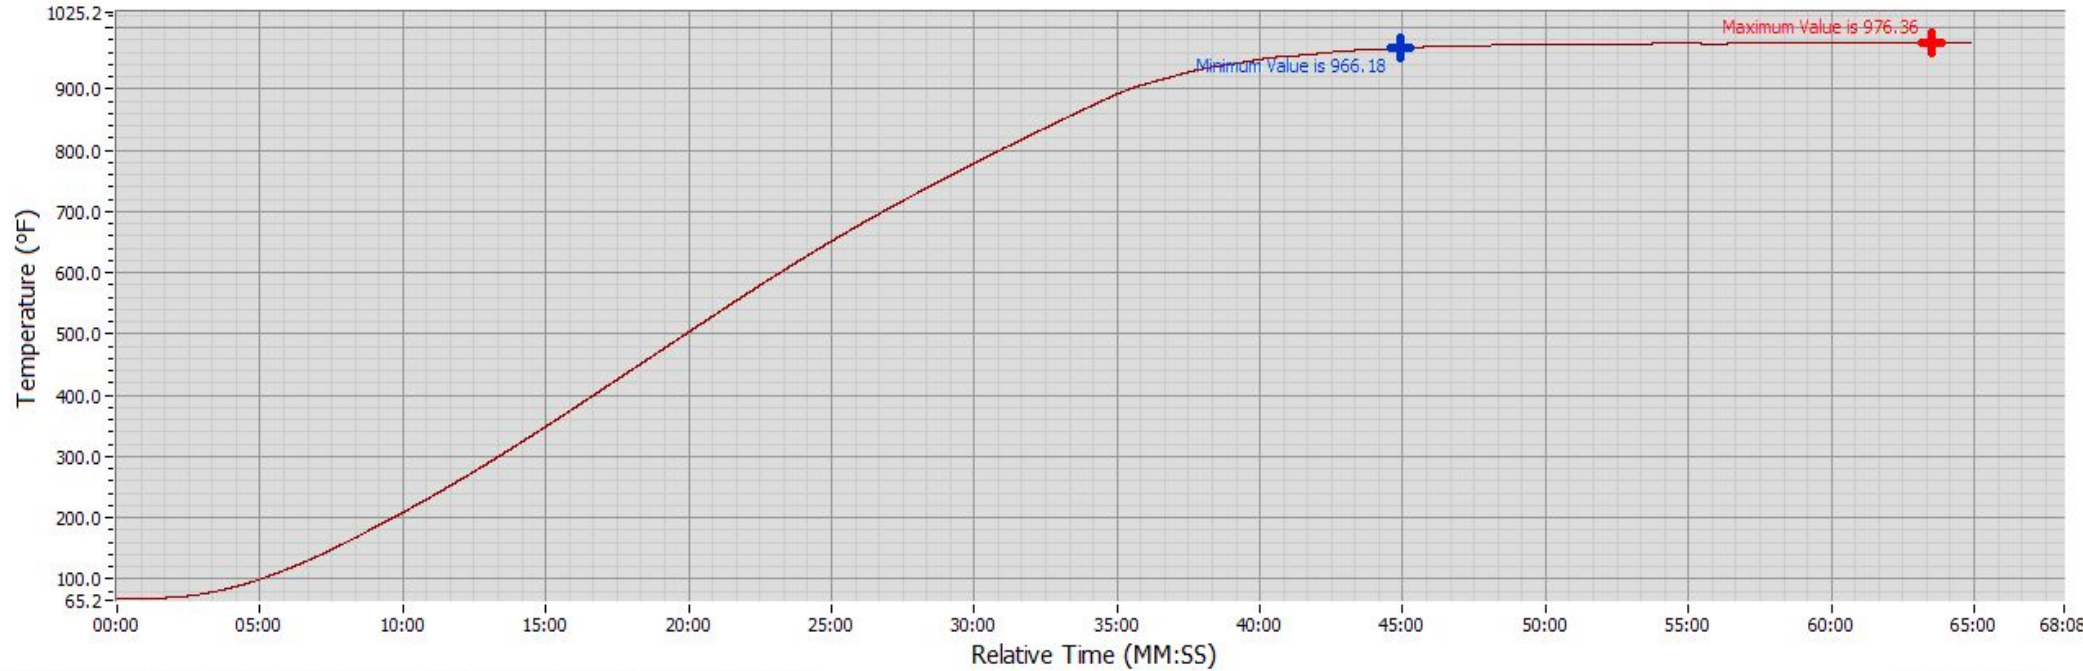

## CALIBRATION CERTIFICATE

Temperatures are calibrated to meet or exceed the requirements stated in API RP 13B-1 and API RP 13B-2

AS FOUND CHART

AS LEFT CHART

LAB TEMPERATURE	LAB HUMIDITY	PART NUMBER	SERIAL NUMBER	SET POINT	RESULT	ALLOWABLE RANGE	CALIBRATION DATE	DUE DATE	TECHNICIAN
70.00 °F	23.00 %	165-14-1	5402370000004	930.0 °F	971.3 °F	860-1000 °F	12/30/2025	12/30/2027	SM