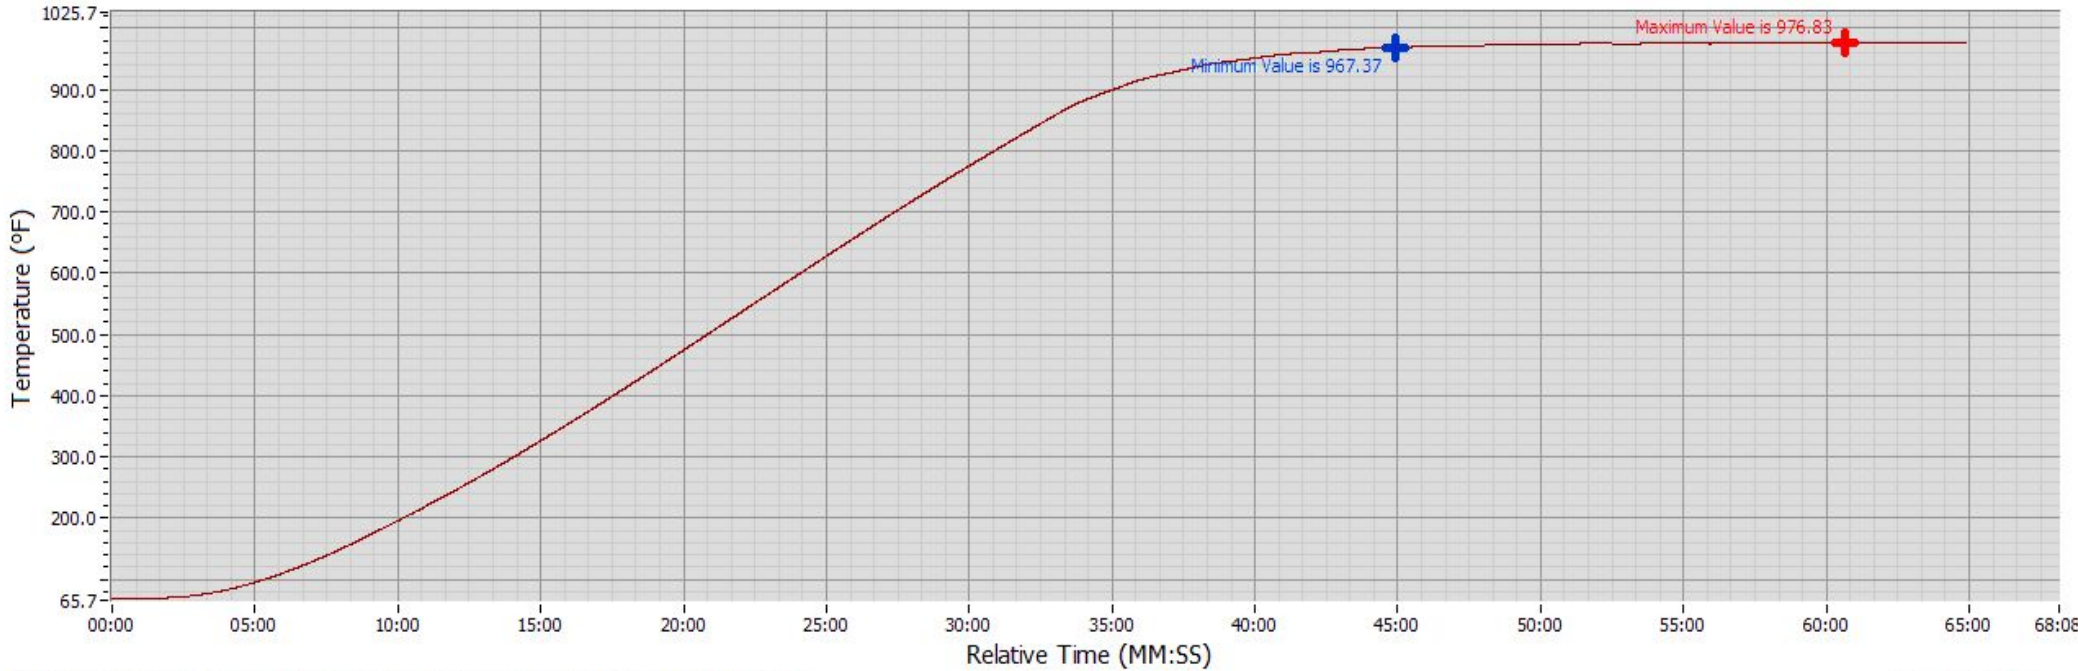

## CALIBRATION CERTIFICATE

Temperatures are calibrated to meet or exceed the requirements stated in API RP 13B-1 and API RP 13B-2

AS FOUND CHART

AS LEFT CHART

LAB TEMPERATURE	LAB HUMIDITY	PART NUMBER	SERIAL NUMBER	SET POINT	RESULT	ALLOWABLE RANGE	CALIBRATION DATE	DUE DATE	TECHNICIAN
70.00 °F	23.00 %	165-14-1	5402370000009	930.0 °F	972.1 °F	860-1000 °F	12/30/2025	12/30/2027	SM