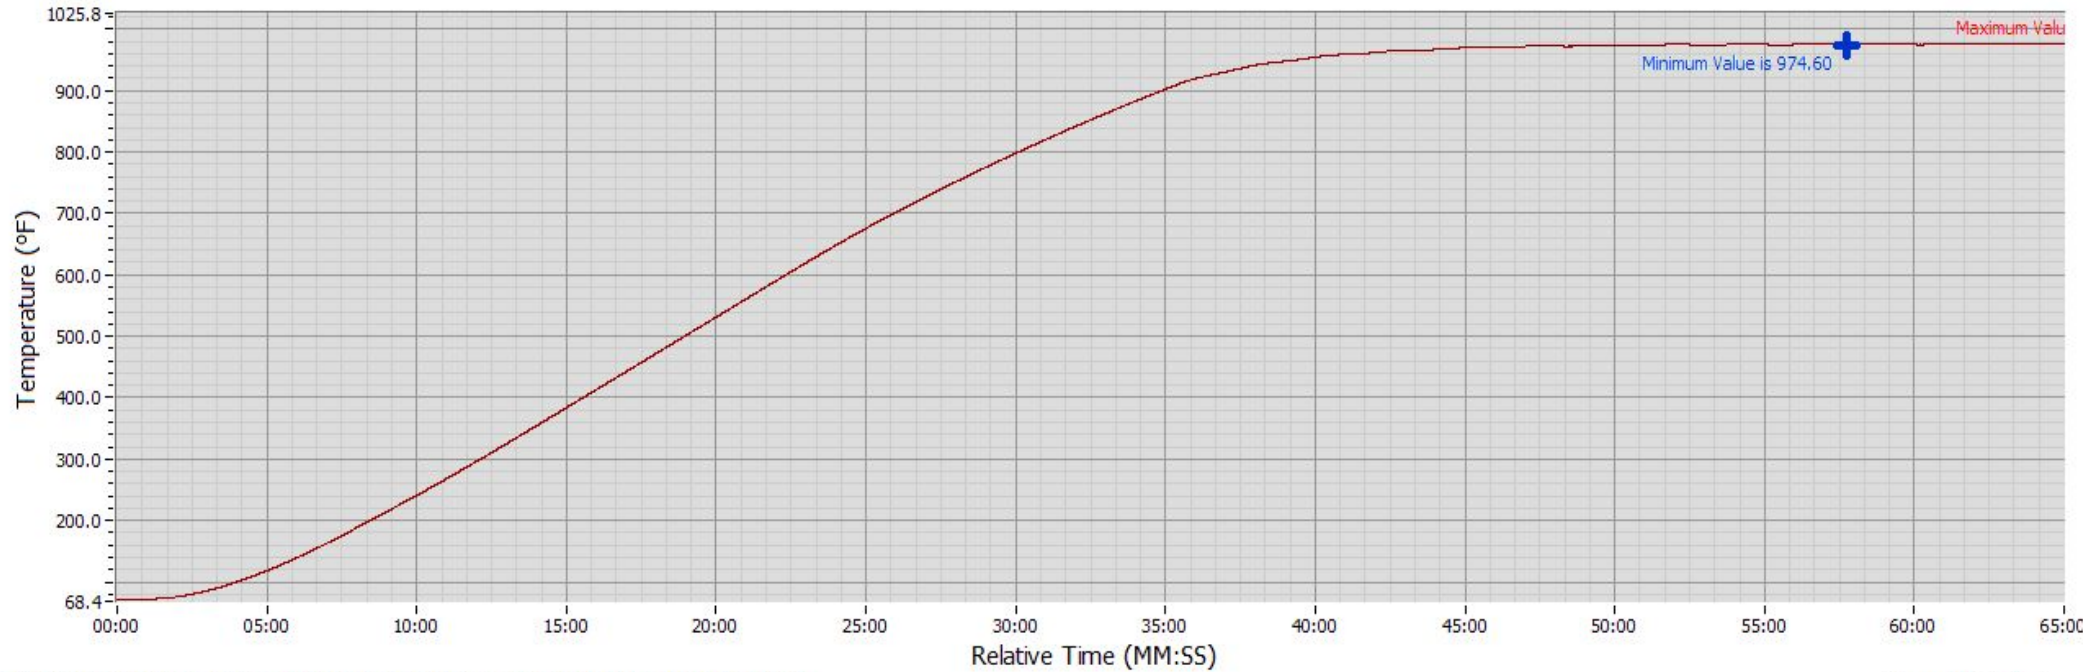

## CALIBRATION CERTIFICATE

Temperatures are calibrated to meet or exceed the requirements stated in API RP 13B-1 and API RP 13B-2

AS FOUND CHART

AS LEFT CHART

LAB TEMPERATURE	LAB HUMIDITY	PART NUMBER	SERIAL NUMBER	SET POINT	RESULT	ALLOWABLE RANGE	CALIBRATION DATE	DUE DATE	TECHNICIAN
70.00 °F	23.00 %	165-14-1	5402370000010	930.0 °F	975.8 °F	860-1000 °F	12/30/2025	12/30/2027	SM