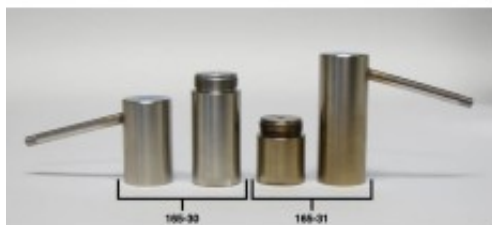

Retort Chamber with Lid, 20 mL

Brand:

Product Code: 165-30

Availability: 12

Lead Time: 60

Description

This 20 mL Retort Chamber with Lid fits into the heating jacket for any of the [Removable Retorts](/products/drilling-fluids/product/2357-retort-removable) listed below:

- #165-00 - 10 mL, 115 Volt
- #165-10 - 10 mL, 230 Volt
- #165-80-00 - 20 mL, 115 Volt
- #165-80-01 - 20 mL, 230 Volt