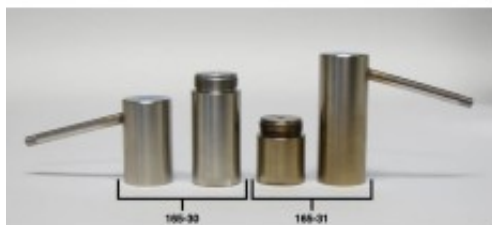

Retort Chamber with Lid, 10 mL

Brand:

Product Code: 165-31

Availability: 166

Lead Time: 60

Description

This 10 mL Retort Chamber with Lid fits into the heating jacket for any of the [Removable Retorts](/products/drilling-fluids/product/2357-retort-removable) listed below:

- #165-00 - 10 mL, 115 Volt
- #165-10 - 10 mL, 230 Volt
- #165-80-00 - 20 mL, 115 Volt
- #165-80-01 - 20 mL, 230 Volt