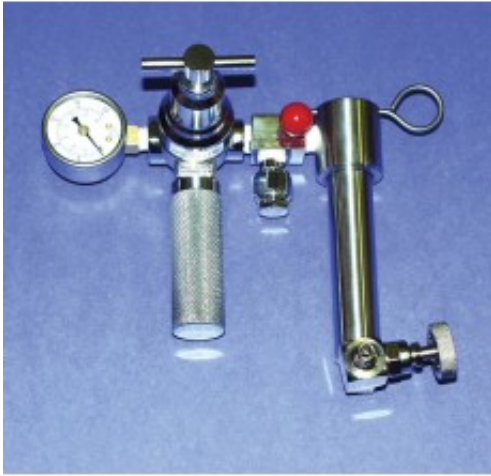

## Back Pressure Receiver for CO<sub>2</sub>, 15 mL

**Brand:**  
**Product Code:** 170-06  
**Availability:** 43  
**Lead Time:** 45