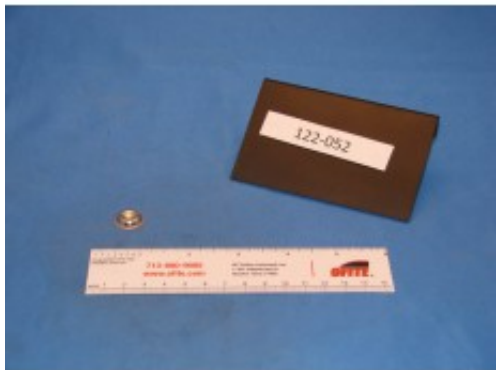

## Rupture Disk, 5500 PSI (37.9 MPa)

**Brand:**  
**Product Code:** 122-052  
**Availability:** Call for availability  
**Lead Time:** 30