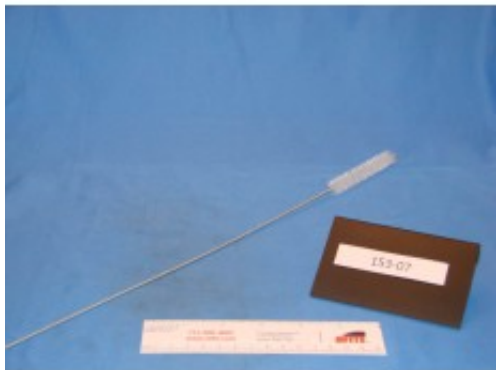

Brush for 20 mL Receiver (JP) Tube

Brand:

Product Code: 153-07

Availability: Call for availability

Lead Time: 30