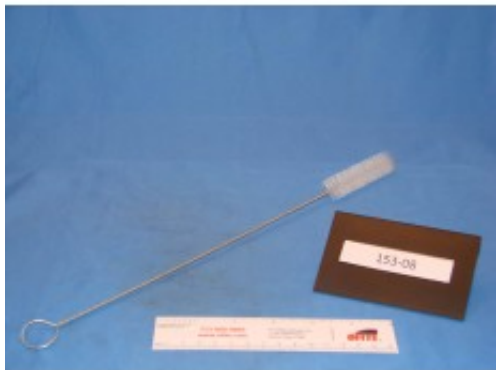

Brush for 50 mL Receiver (JP) Tube

Brand:
Product Code: 153-08
Availability: 5
Lead Time: 14